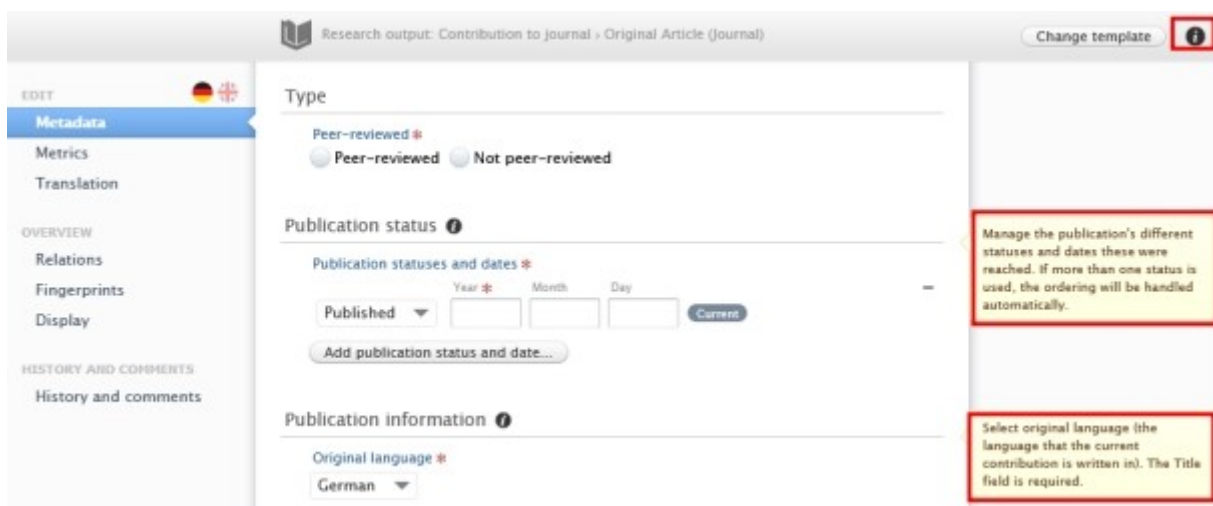

9.6. Information Icons

Information icons are valuable tools that assist in correctly filling out fields. We highly **recommend** using them, especially if you are new to Pure.

To check in one information icon:

- Navigate your mouse to the information icon next to the fields. Now, you can see the information belongs to the submission on the right panel:

To check in all the information icons:

- Click on the information icon in the upper right corner. Now, you can see all the information boxes that belong to the content: