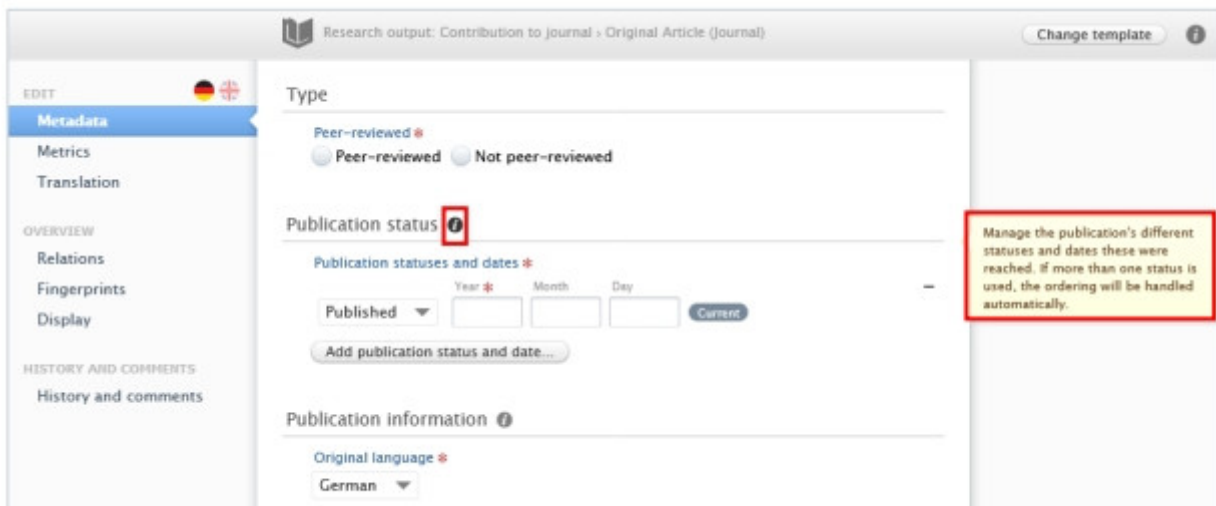

9.6. Information Icons

Information icons are valuable tools that assist in correctly filling out fields. We highly **recommend** using them, especially if you are new to Pure.

To check in one information icon:

- Navigate your mouse to the information icon next to the fields. Now, you can see the information belongs to the submission on the right panel:

To check in all the information icons:

- Click on the information icon in the upper right corner. Now, you can see all the information boxes that belong to the content: